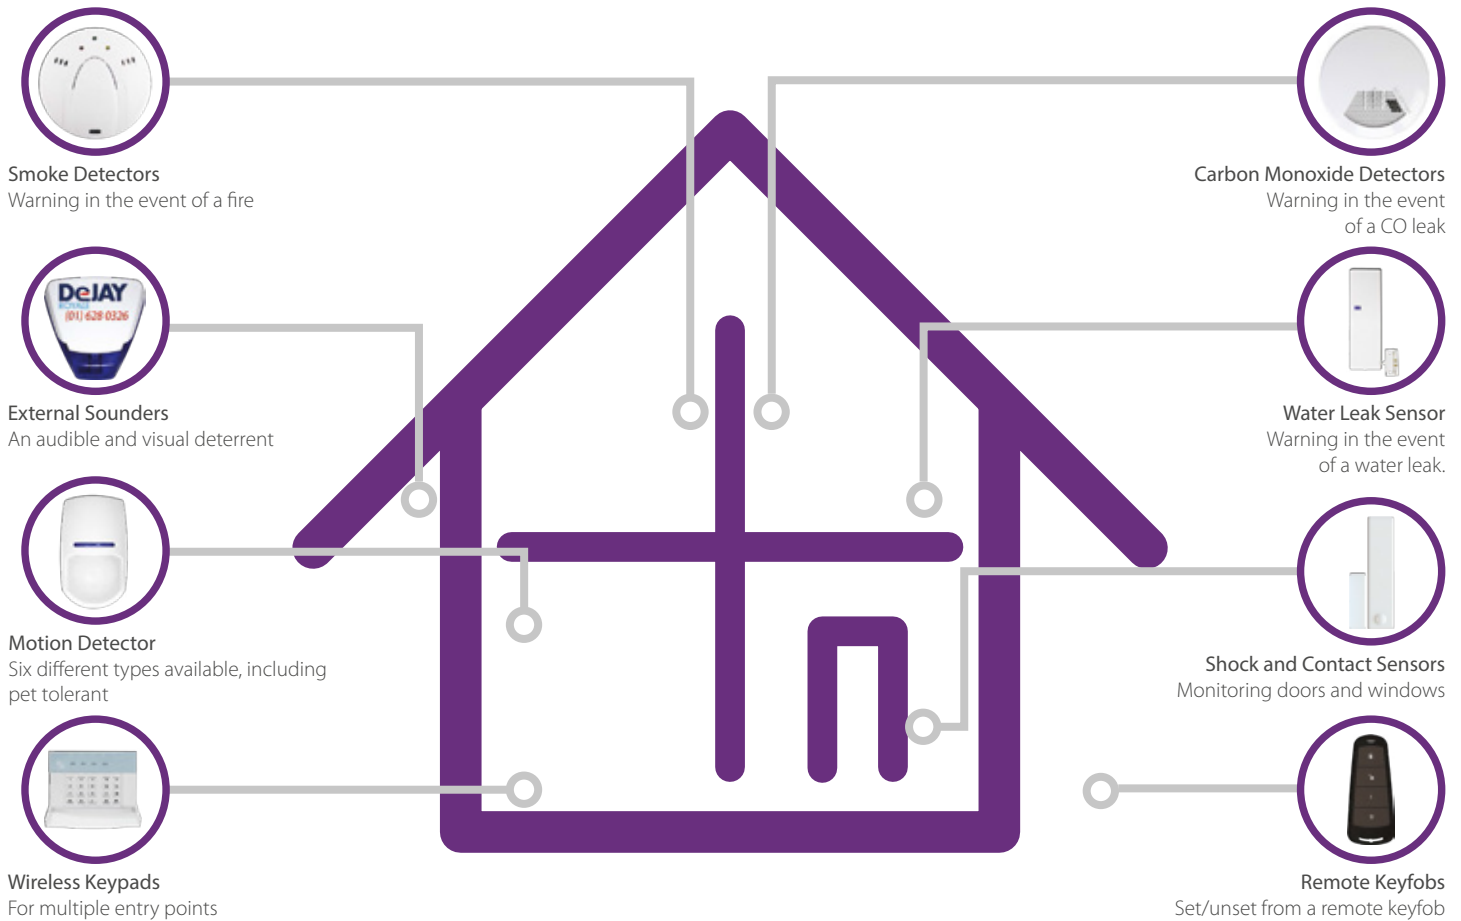

Wireless Peripherals Available for Your Home

Contact us today to find out more about
securing your home & your family

DeJAY
ROYALE

01 628 0326
sales@dejayroyale.ie
www.dejayroyale.ie